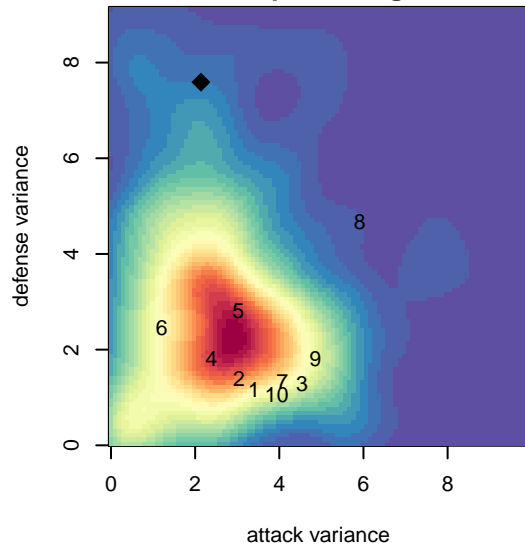

Nortac Hounds B05

North Tacoma SC
Tacoma, WA
B05 total strength=470
attack=0.61 defense=0.17
fall league = SSUL B05 Div 2

alt names used:
Nortac Hounds

Venues played:
2016 SSUL B05 Division 2

**attack and defense variance (black dot)
relative to other teams
and top 10 in region**

**attack and defense rating
relative to others at age
and all opponents in last 13 months**

Performance relative to 13 month average

Performance relative to 13 month average

date	home		away		venue	pred.home	pred.away
2016-12-03	Southlake Select Red B05	2	Nortac Hounds B05	2	2016 SSUL B05 Division 2	1.73	2.85
2016-11-19	Norpoint Renegades B05	2	Nortac Hounds B05	0	2016 SSUL B05 Division 2	4.39	2.12
2016-11-12	FWFC Select B05	2	Nortac Hounds B05	6	2016 SSUL B05 Division 2	0.85	4.68
2016-11-05	Nortac Hounds B05	8	Harbor Shock B05	0	2016 SSUL B05 Division 2	5.54	1.24
2016-10-29	UPSC Crusaders B05	6	Nortac Hounds B05	2	2016 SSUL B05 Division 2	4.94	2.60
2016-10-22	Nortac Hounds B05	1	STU Evolution Black B05	4	2016 SSUL B05 Division 2	1.10	8.56
2016-10-08	Nortac Hounds B05	5	Kent United Green B05	4	2016 SSUL B05 Division 2	3.23	3.37
2016-10-01	Rockets B05	1	Nortac Hounds B05	2	2016 SSUL B05 Division 2	1.44	2.97
2016-09-24	Nortac Hounds B05	3	WS Tigers B05	2	2016 SSUL B05 Division 2	4.29	4.01
2016-09-17	STU Evolution Yellow B05	12	Nortac Hounds B05	4	2016 SSUL B05 Division 2	5.74	2.75
2016-09-10	Nortac Hounds B05	2	Southlake Select Red B05	3	2016 SSUL B05 Division 2	2.85	1.73