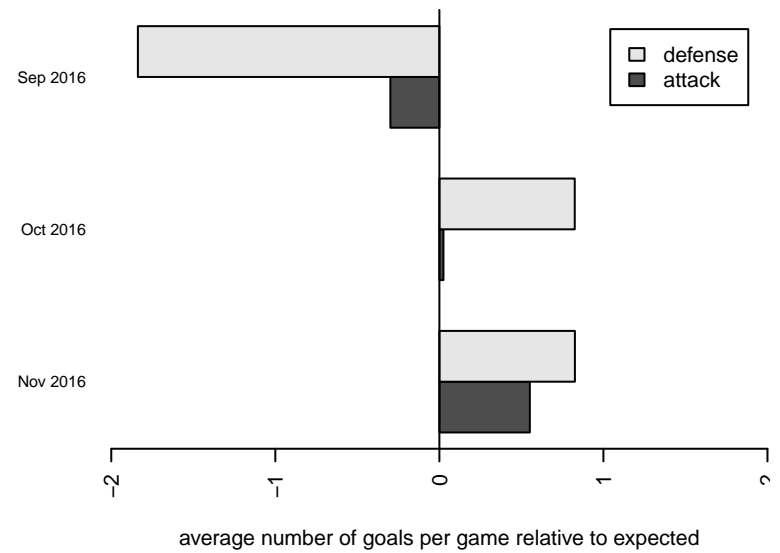

Nortac Hounds B05

North Tacoma SC
Tacoma, WA
B05 total strength=470
attack=0.61 defense=0.17
fall league = SSUL B05 Div 2

alt names used:
Nortac Hounds

Venues played:
2016 SSUL B05 Division 2

**attack and defense variance (black dot)
relative to other teams
and top 10 in region**

**attack and defense rating
relative to others at age
and all opponents in last 13 months**

Performance relative to 13 month average

Performance relative to 13 month average

date	home		away		venue	pred.home	pred.away
2016-12-03	Southlake Select Red B05	2	Nortac Hounds B05	2	2016 SSUL B05 Division 2	1.73	2.85
2016-11-19	Norpoint Renegades B05	2	Nortac Hounds B05	0	2016 SSUL B05 Division 2	4.39	2.12
2016-11-12	FWFC Select B05	2	Nortac Hounds B05	6	2016 SSUL B05 Division 2	0.85	4.68
2016-11-05	Nortac Hounds B05	8	Harbor Shock B05	0	2016 SSUL B05 Division 2	5.54	1.24
2016-10-29	UPSC Crusaders B05	6	Nortac Hounds B05	2	2016 SSUL B05 Division 2	4.94	2.60
2016-10-22	Nortac Hounds B05	1	STU Evolution Black B05	4	2016 SSUL B05 Division 2	1.10	8.56
2016-10-08	Nortac Hounds B05	5	Kent United Green B05	4	2016 SSUL B05 Division 2	3.23	3.37
2016-10-01	Rockets B05	1	Nortac Hounds B05	2	2016 SSUL B05 Division 2	1.44	2.97
2016-09-24	Nortac Hounds B05	3	WS Tigers B05	2	2016 SSUL B05 Division 2	4.29	4.01
2016-09-17	STU Evolution Yellow B05	12	Nortac Hounds B05	4	2016 SSUL B05 Division 2	5.74	2.75
2016-09-10	Nortac Hounds B05	2	Southlake Select Red B05	3	2016 SSUL B05 Division 2	2.85	1.73