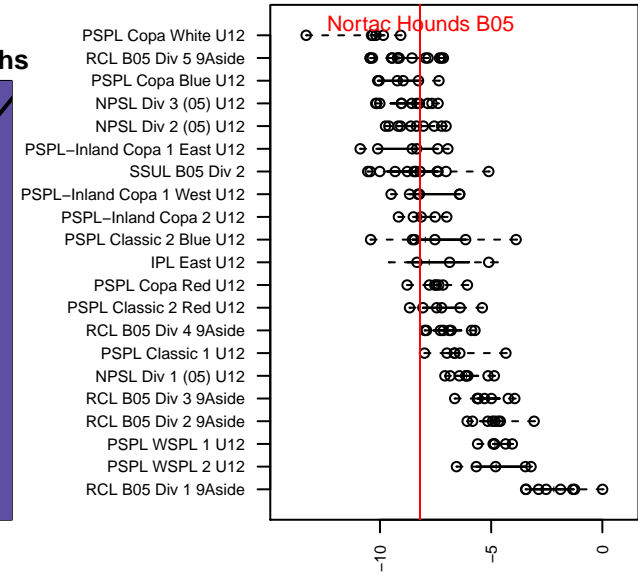

Nortac Hounds B05

North Tacoma SC
Tacoma, WA
B05 total strength=470
attack=0.61 defense=0.17
fall league = SSUL B05 Div 2

alt names used:
Nortac Hounds

Venues played:
2016 SSUL B05 Division 2

**attack and defense variance (black dot)
relative to other teams
and top 10 in region**

**attack and defense rating
relative to others at age
and all opponents in last 13 months**

Performance relative to 13 month average

Performance relative to 13 month average

date	home		away		venue	pred.home	pred.away
2016-12-03	Southlake Select Red B05	2	Nortac Hounds B05	2	2016 SSUL B05 Division 2	1.73	2.85
2016-11-19	Norpoint Renegades B05	2	Nortac Hounds B05	0	2016 SSUL B05 Division 2	4.39	2.12
2016-11-12	FWFC Select B05	2	Nortac Hounds B05	6	2016 SSUL B05 Division 2	0.85	4.68
2016-11-05	Nortac Hounds B05	8	Harbor Shock B05	0	2016 SSUL B05 Division 2	5.54	1.24
2016-10-29	UPSC Crusaders B05	6	Nortac Hounds B05	2	2016 SSUL B05 Division 2	4.94	2.60
2016-10-22	Nortac Hounds B05	1	STU Evolution Black B05	4	2016 SSUL B05 Division 2	1.10	8.56
2016-10-08	Nortac Hounds B05	5	Kent United Green B05	4	2016 SSUL B05 Division 2	3.23	3.37
2016-10-01	Rockets B05	1	Nortac Hounds B05	2	2016 SSUL B05 Division 2	1.44	2.97
2016-09-24	Nortac Hounds B05	3	WS Tigers B05	2	2016 SSUL B05 Division 2	4.29	4.01
2016-09-17	STU Evolution Yellow B05	12	Nortac Hounds B05	4	2016 SSUL B05 Division 2	5.74	2.75
2016-09-10	Nortac Hounds B05	2	Southlake Select Red B05	3	2016 SSUL B05 Division 2	2.85	1.73