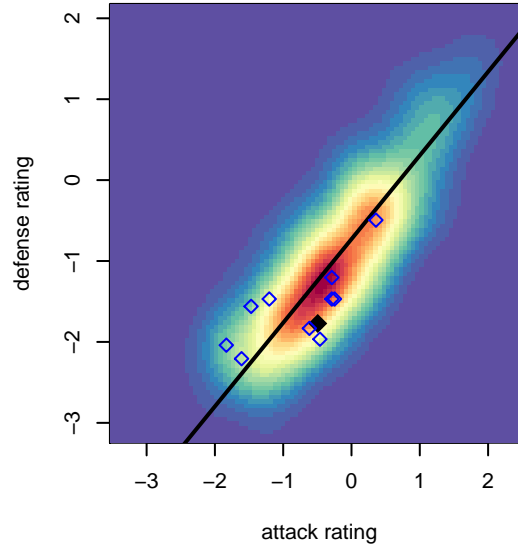

Nortac Hounds B05

North Tacoma SC
Tacoma, WA
B05 total strength=470
attack=0.61 defense=0.17
fall league = SSUL B05 Div 2

alt names used:
Nortac Hounds

Venues played:
2016 SSUL B05 Division 2

**attack and defense variance (black dot)
relative to other teams
and top 10 in region**

**attack and defense rating
relative to others at age
and all opponents in last 13 months**

Performance relative to 13 month average

Performance relative to 13 month average

date	home		away		venue	pred.home	pred.away
2016-12-03	Southlake Select Red B05	2	Nortac Hounds B05	2	2016 SSUL B05 Division 2	1.73	2.85
2016-11-19	Norpoint Renegades B05	2	Nortac Hounds B05	0	2016 SSUL B05 Division 2	4.39	2.12
2016-11-12	FWFC Select B05	2	Nortac Hounds B05	6	2016 SSUL B05 Division 2	0.85	4.68
2016-11-05	Nortac Hounds B05	8	Harbor Shock B05	0	2016 SSUL B05 Division 2	5.54	1.24
2016-10-29	UPSC Crusaders B05	6	Nortac Hounds B05	2	2016 SSUL B05 Division 2	4.94	2.60
2016-10-22	Nortac Hounds B05	1	STU Evolution Black B05	4	2016 SSUL B05 Division 2	1.10	8.56
2016-10-08	Nortac Hounds B05	5	Kent United Green B05	4	2016 SSUL B05 Division 2	3.23	3.37
2016-10-01	Rockets B05	1	Nortac Hounds B05	2	2016 SSUL B05 Division 2	1.44	2.97
2016-09-24	Nortac Hounds B05	3	WS Tigers B05	2	2016 SSUL B05 Division 2	4.29	4.01
2016-09-17	STU Evolution Yellow B05	12	Nortac Hounds B05	4	2016 SSUL B05 Division 2	5.74	2.75
2016-09-10	Nortac Hounds B05	2	Southlake Select Red B05	3	2016 SSUL B05 Division 2	2.85	1.73